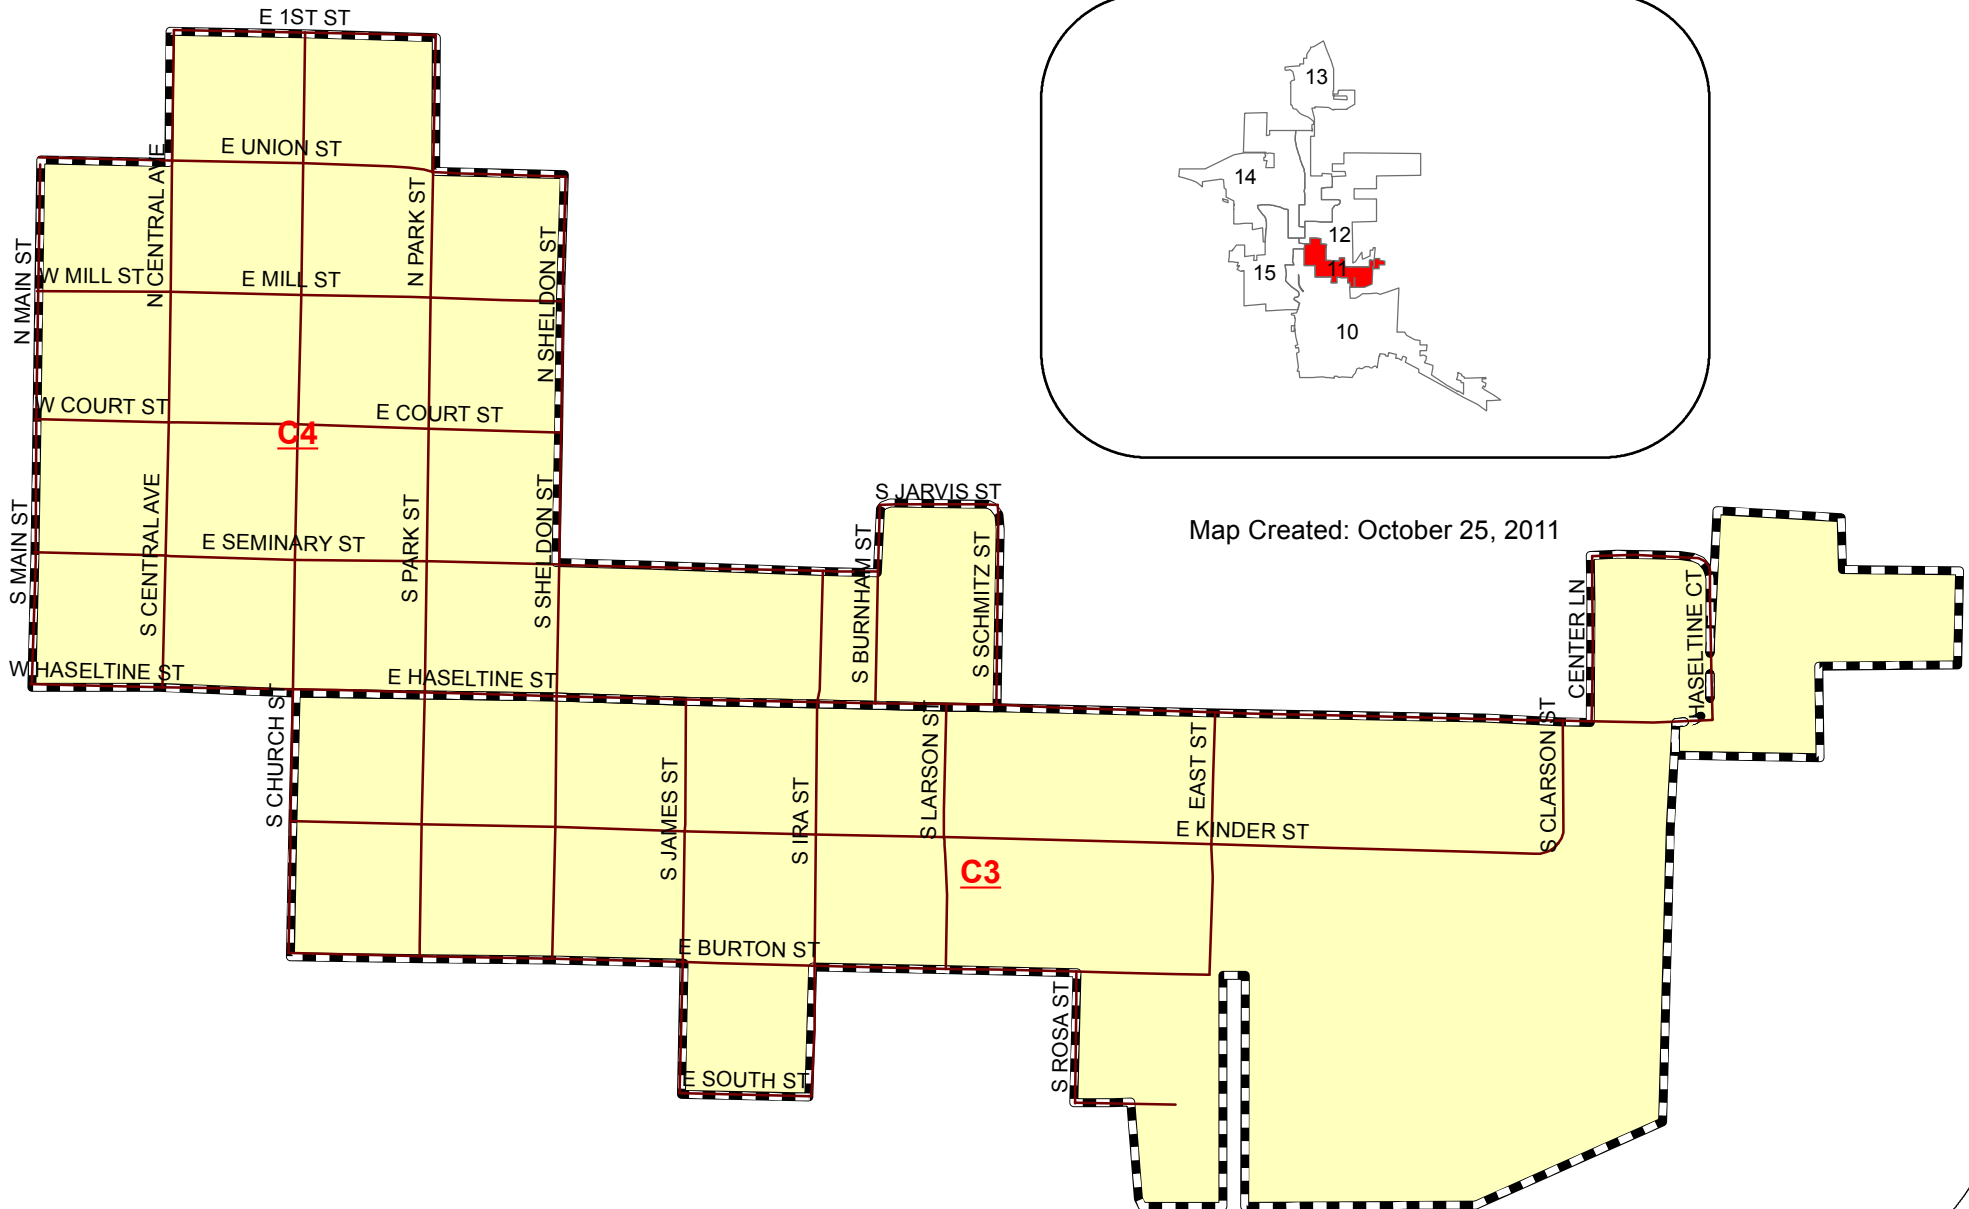

RICHLAND COUNTY SUPERVISORY DISTRICT 11

CITY OF RICHLAND CENTER WARDS 3 & 4

Map Created: October 25, 2011