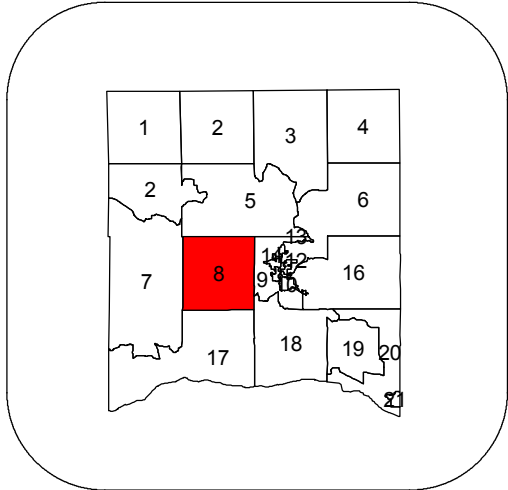

SUPERVISORY DISTRICT 8 RICHLAND COUNTY, WI

Map Created: October 25, 2011