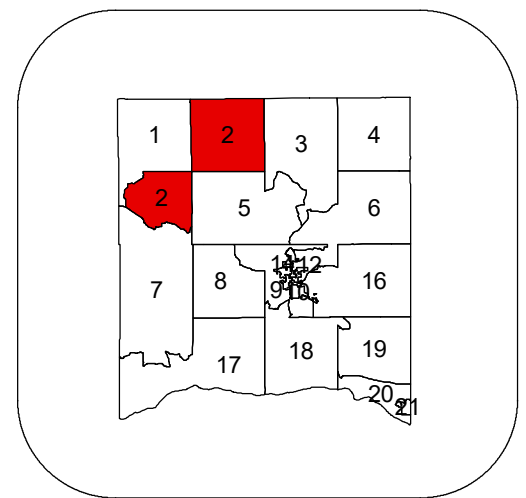

# SUPERVISORY DISTRICT 2 RICHLAND COUNTY, WI

Map Created: November 4, 2021