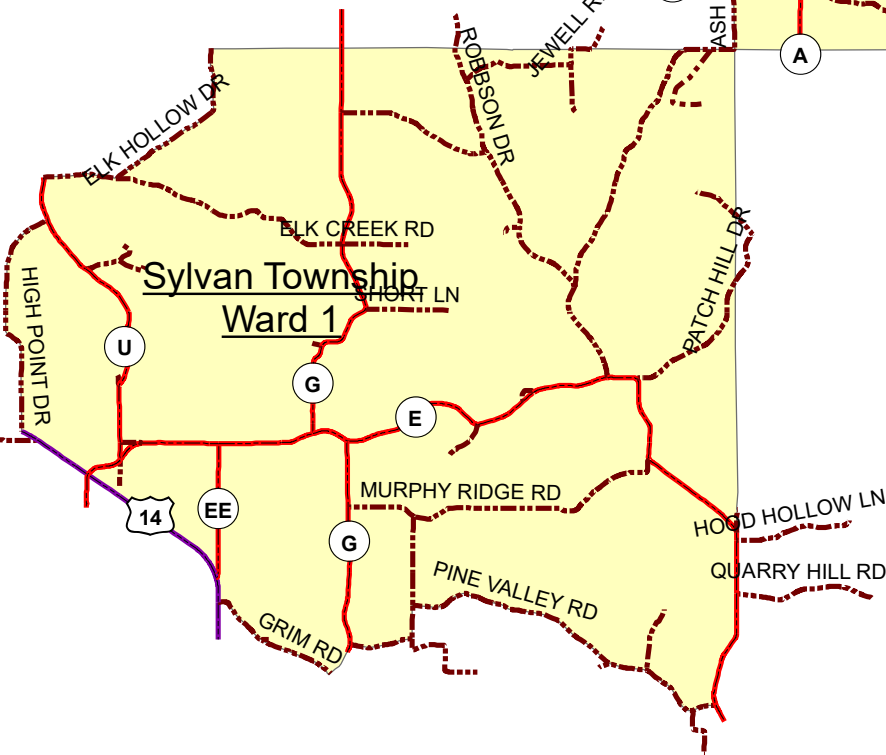

# SUPERVISORY DISTRICT 2 RICHLAND COUNTY, WI

Map Created: November 4, 2021