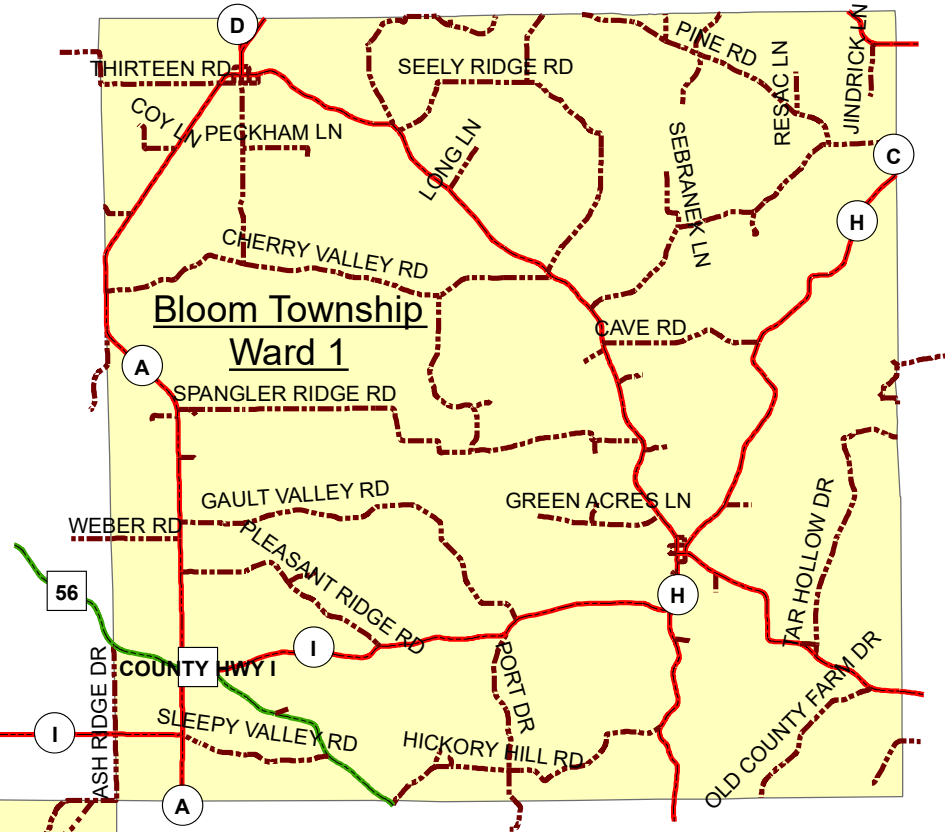

# SUPERVISORY DISTRICT 2 RICHLAND COUNTY, WI

Map Created: November 4, 2021