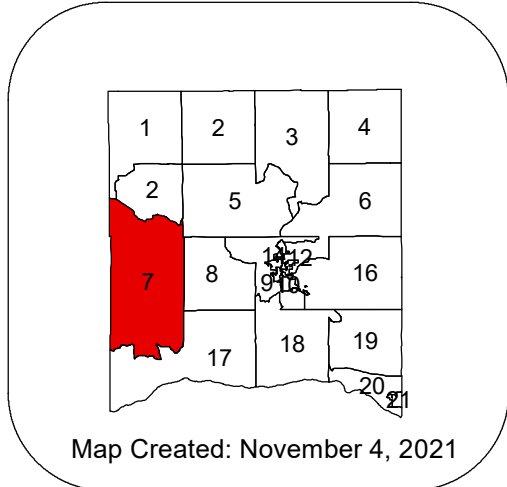

SUPERVISORY DISTRICT 7 RICHLAND COUNTY, WI

Map Created: November 4, 2021