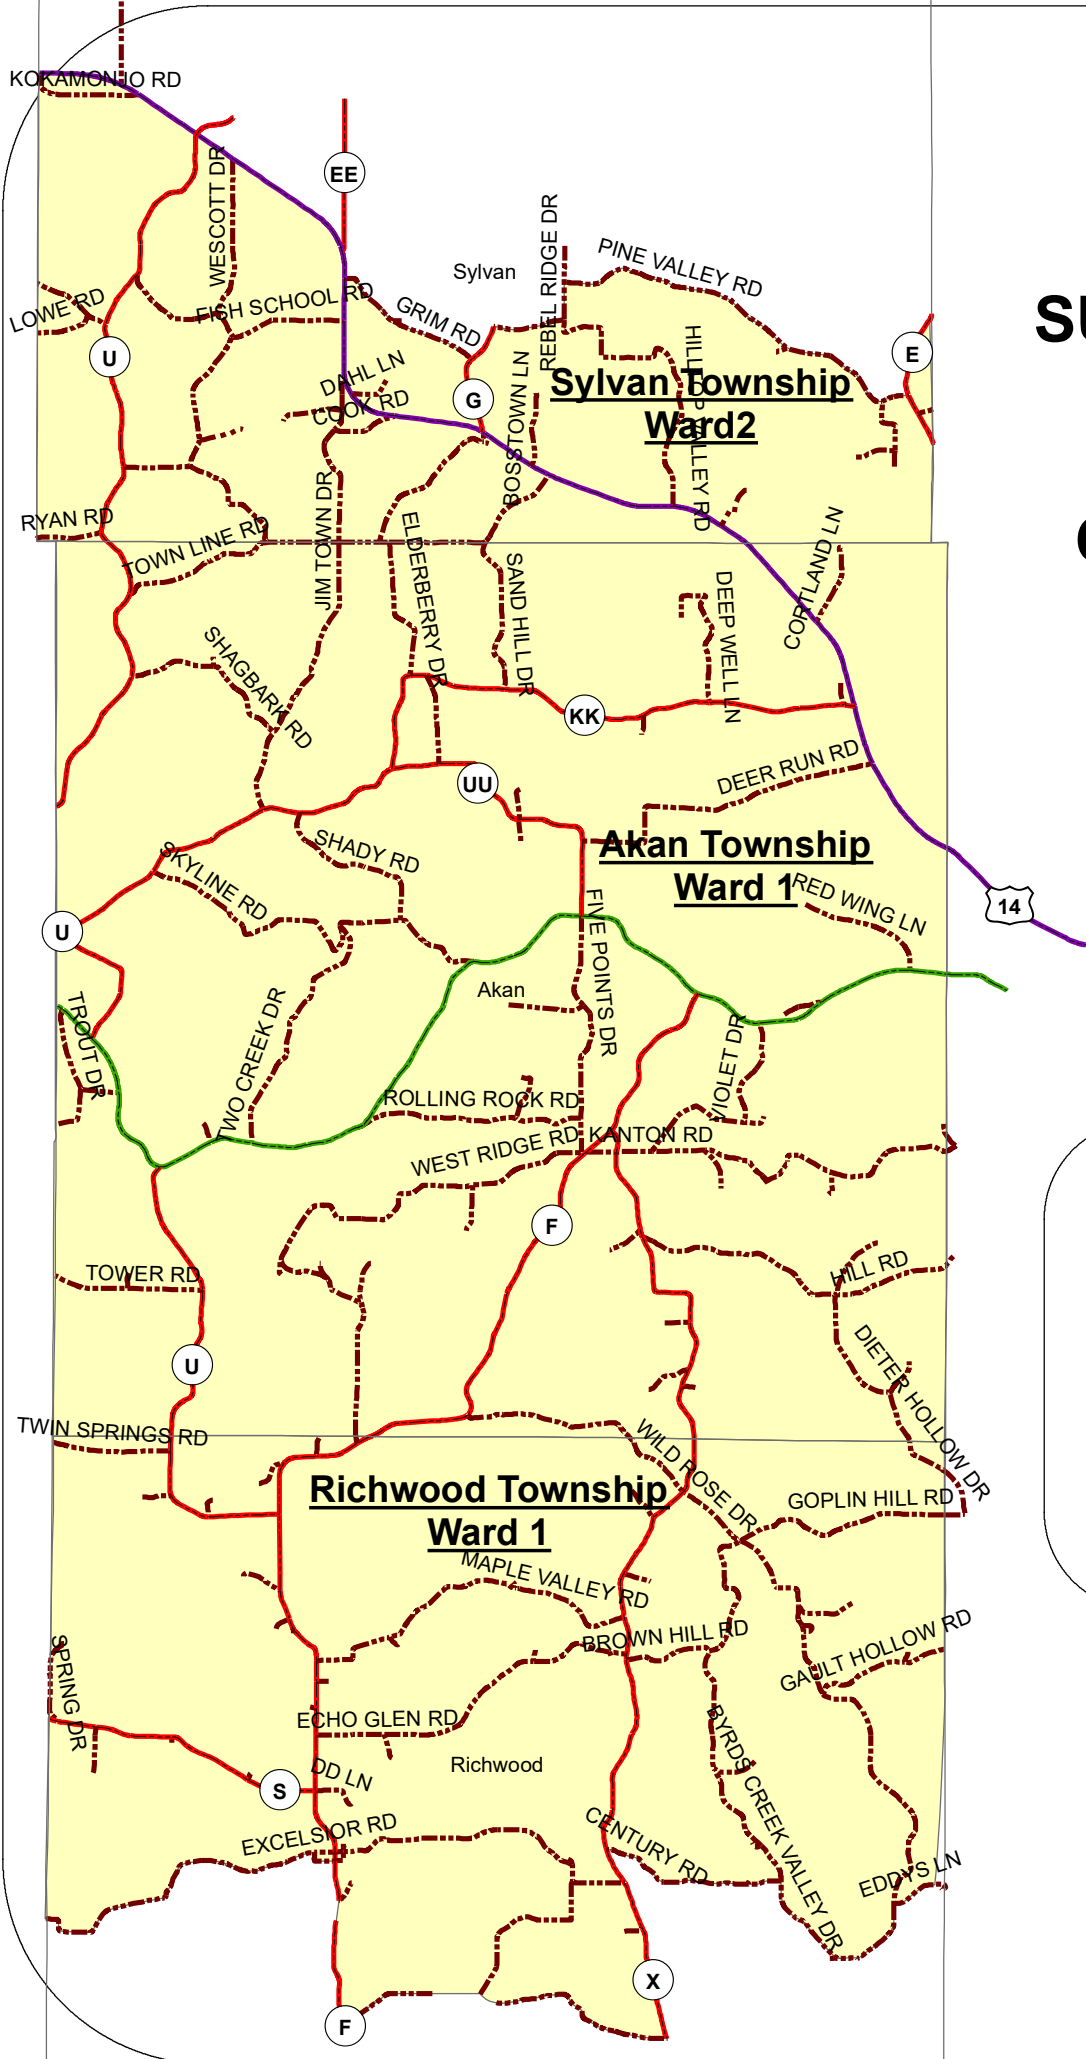

SUPERVISORY DISTRICT 7 RICHLAND COUNTY, WI

Map Created: November 4, 2021